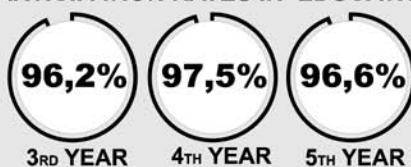

SECOND CYCLE

PARTICIPATION RATES IN EDUCATION: